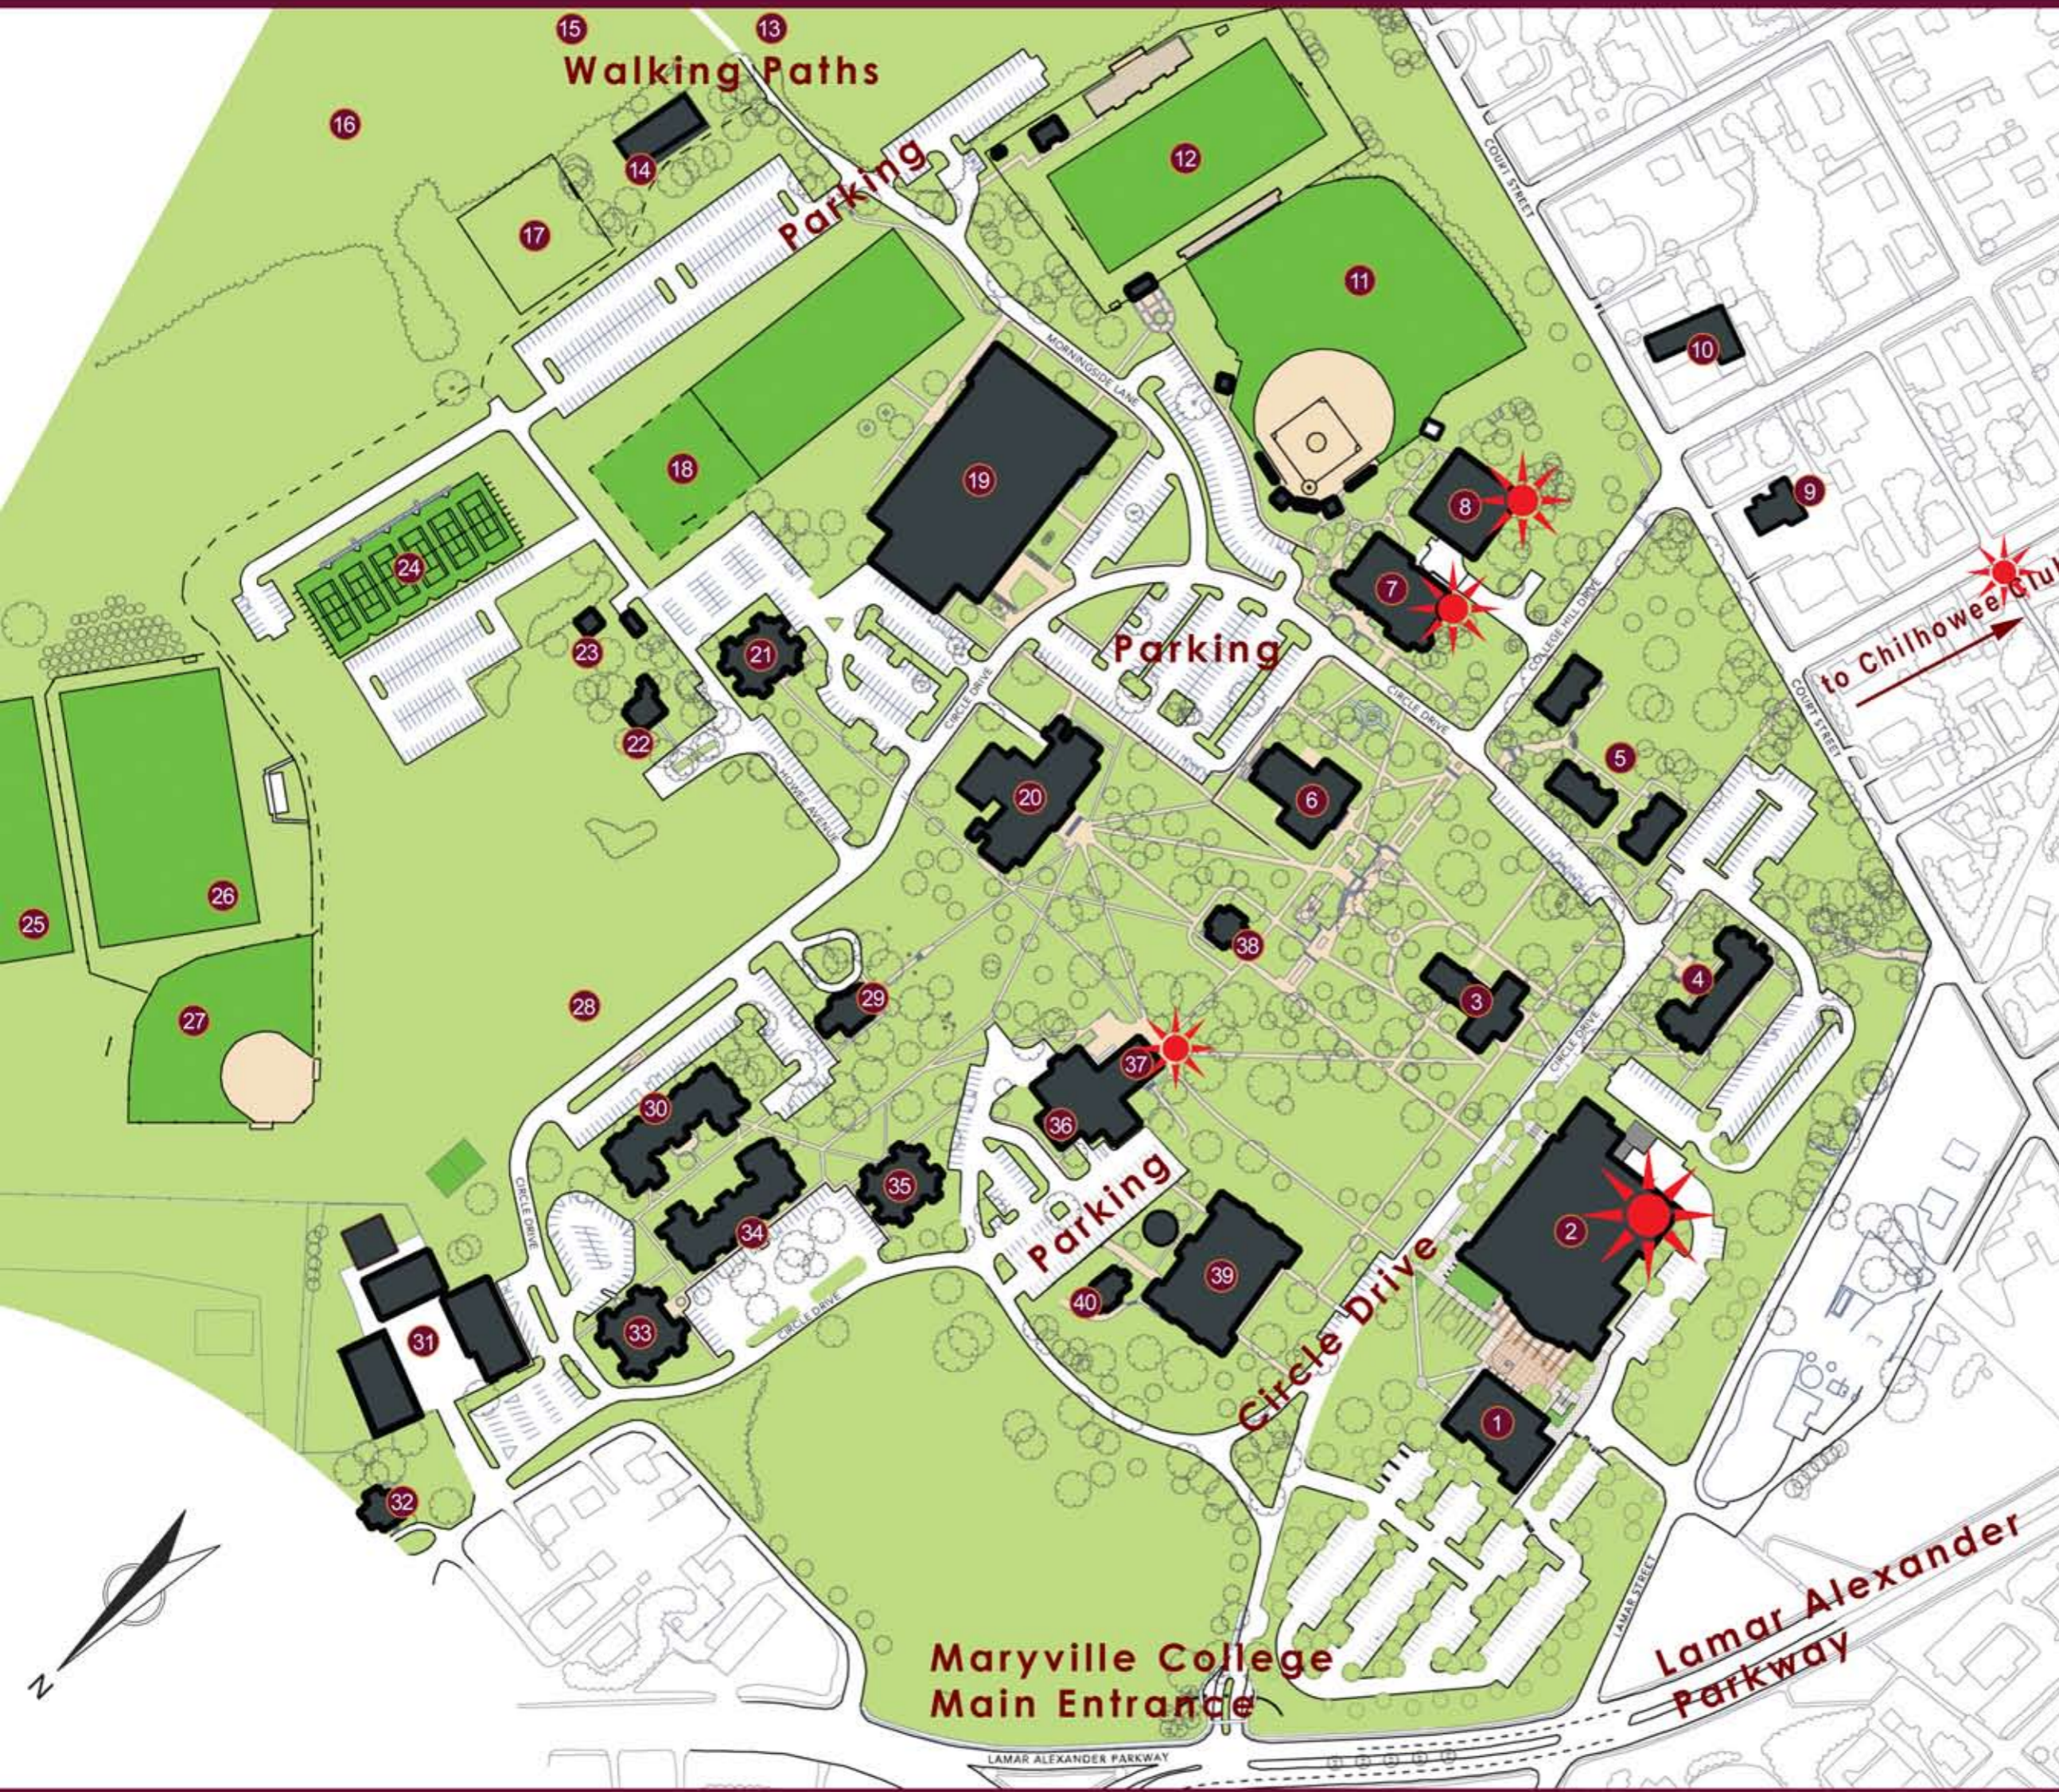

WELCOME TO Maryville COLLEGE

- 32 Alexander House
- 23 Alpine Tower
- 8 Alumni Gym **main dance venue**
- 3 Anderson Hall
- 7 Bartlett Hall **ATM, Issac's Café**
- 11 Baseball Field
- 5 Beeson Village
- 4 Carnegie Hall
- 1 Clayton Center for the Arts
Art and Recital Hall
- 2 Clayton Center for the Arts
Main Building **Silver Spoon Express**
- 17 College Cemetery
- 16 College Woods
- 19 Cooper Athletic Center
- 21 Copeland Hall
- 10 Court Street Apartments
- 22 Crawford House
- 35 Davis Hall
- 6 Fayerweather Hall
- 18 Football Practice Field
- 33 Gamble Hall
- 34 Gibson Hall
- 12 Honaker Field/Thornton Stadium
- 15 House in the Woods
- 40 International House
- 28 Lloyd Beach
- 30 Lloyd Hall
- 14 McArthur Pavilion
- 37 Pearsons Hall **Dorm, Cafeteria, ATM**
- 36 Proffitt Dining Room
- 31 Physical Plant
- 13 Ruby Tuesday Lodge
- 38 Samuel Tyndale Wilson Center
for Campus Ministry
- 39 Sutton Science Center
- 26 Soccer Field
- 25 Soccer Practice Field
- 27 Softball Field
- 24 Tennis Courts
- 20 Thaw Hall
- 29 Willard House
- 9 Wright House

Chilhowee Club (location of several Sat workshops) is at corner of Cate & Clarion. See town map for details.

Need Help? Call Campus Security 865.981.8112