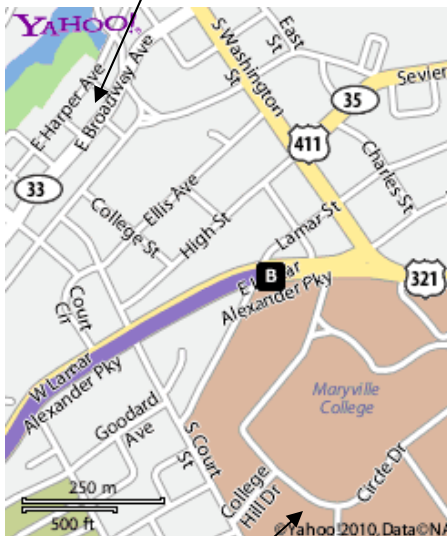

Luxbury Inn

**Alumni Gym
Main Dance
Hall**

Cabin Fever
Feb. 17-19, 2012
www.knoxvillecontradance.org