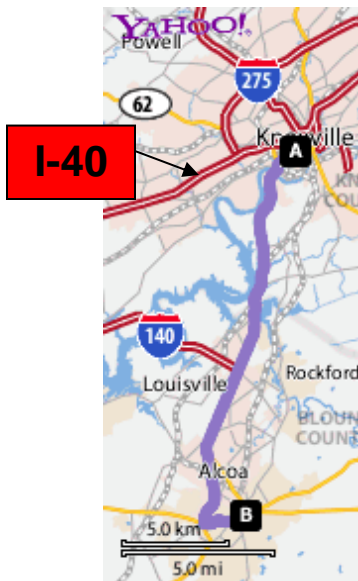

Directions to Maryville College, from Knoxville, TN

502 E Lamar Alexander Pkwy, 865-981-8100 (Operator)

Total Time: 28 mins, Total Distance: 16.7 mi

A. Start at I-40 in Knoxville.

Take ramp onto Alcoa Hwy (US-129 S) toward Alcoa go 11 mi.

(The Hampton Inn is across from the airport.)

Continue to follow US-129 S go 9 mi

(The Luxbury Inn is to the right, behind McDonald's.)

Turn LEFT on W Lamar Alexander Pky (US-321 N) go 1.8 mi.

B. Arrive at Maryville College, on the RIGHT.