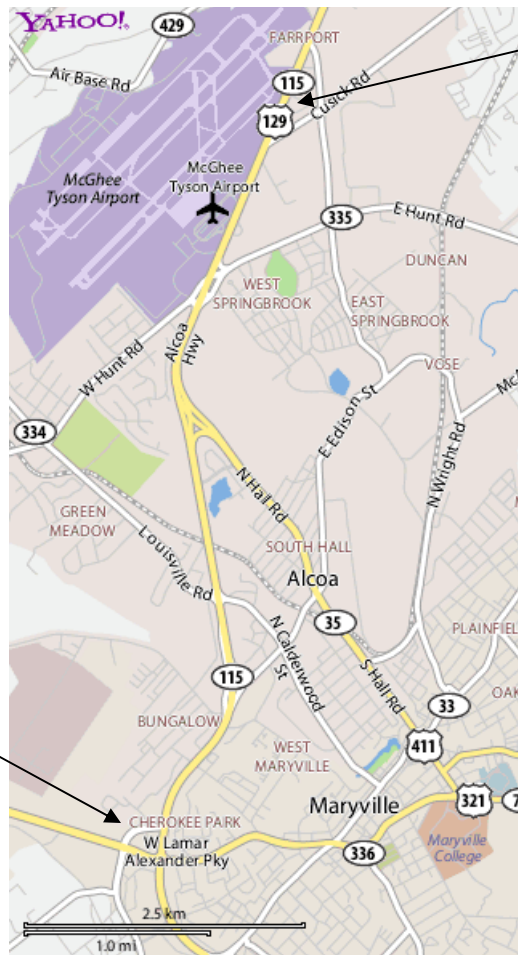

Directions to Maryville College, from Knoxville, TN

502 E Lamar Alexander Pkwy, 865-981-8100 (Operator)

Total Time: 28 mins, Total Distance: 16.7 mi

A. Start at I-40 in Knoxville.

Take ramp onto Alcoa Hwy (US-129 S) toward Alcoa go 11 mi.

(The Hampton Inn is across from the airport.)

Continue to follow US-129 S go 9 mi

(The Luxbury Inn is to the right, behind McDonald's.)

Turn LEFT on W Lamar Alexander Pky (US-321 N) go 1.8 mi.

B. Arrive at Maryville College, on the RIGHT.