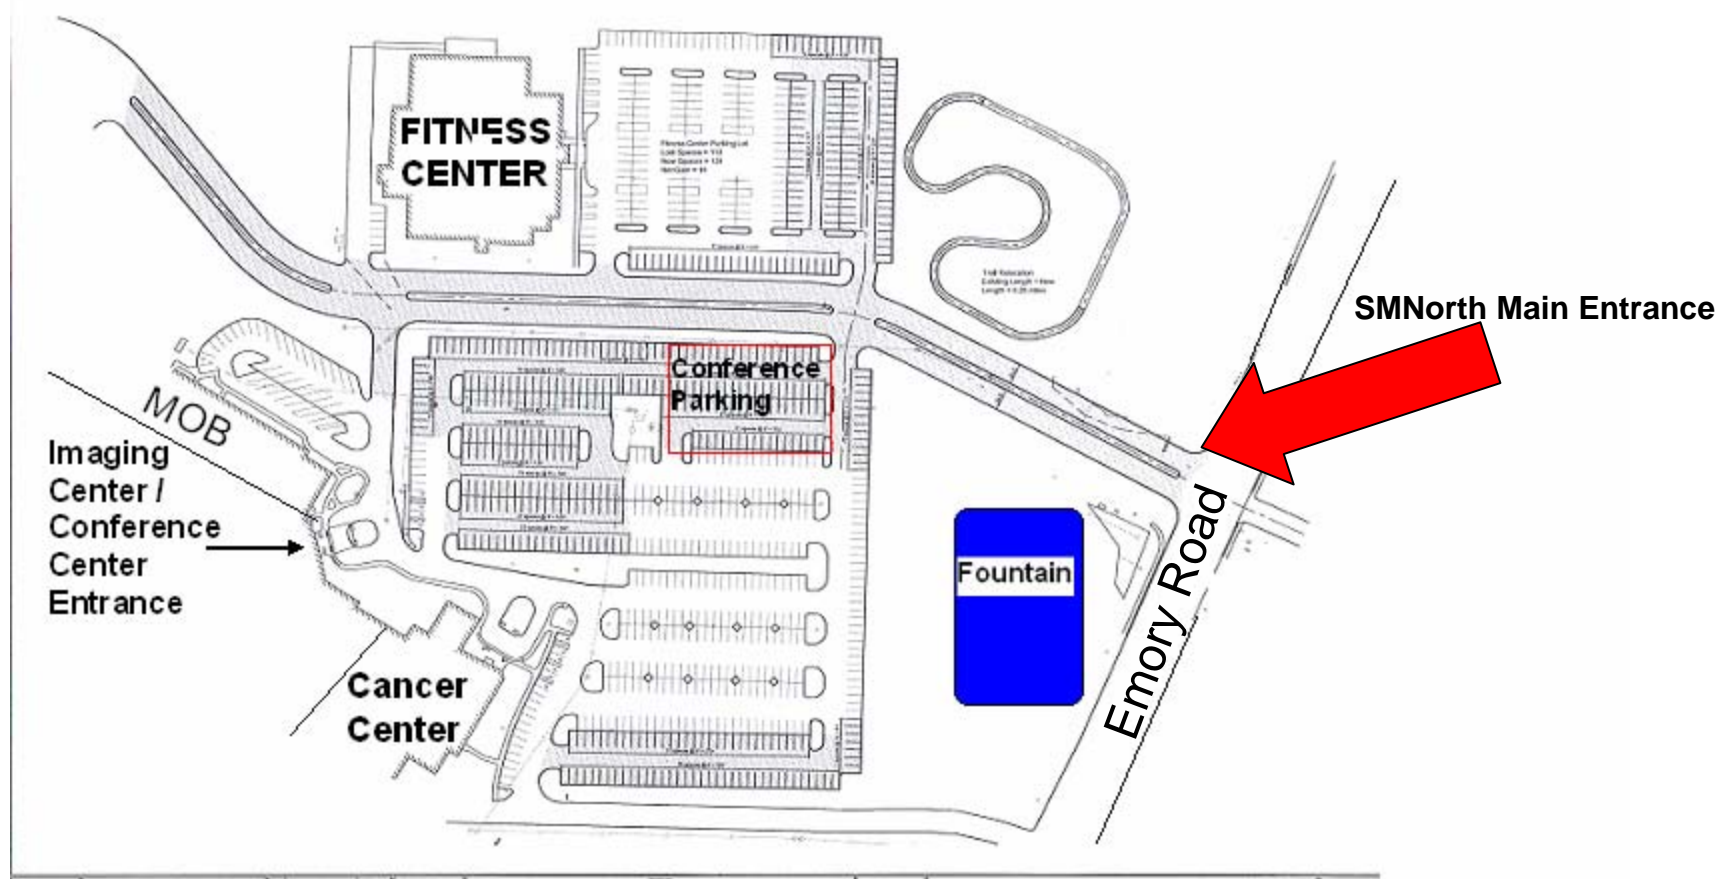

From Knoxville

Take I-275 or I-75 North to Exit 112, Emory Road. Go right on Emory Road for less than a mile. Turn left onto the St. Mary's North Campus.

From areas north of Knox County

Take I-75 South to Exit 112, Emory Road. Go left on Emory Road for less than a mile. Turn left onto the St. Mary's North Campus.

**For Any Event / Meeting where the Sister Elizabeth Assembly Center or the Atrium Conference Center is used, you MUST use the conference parking area listed above. The person that reserves the room is responsible for informing attendees the location to park.**