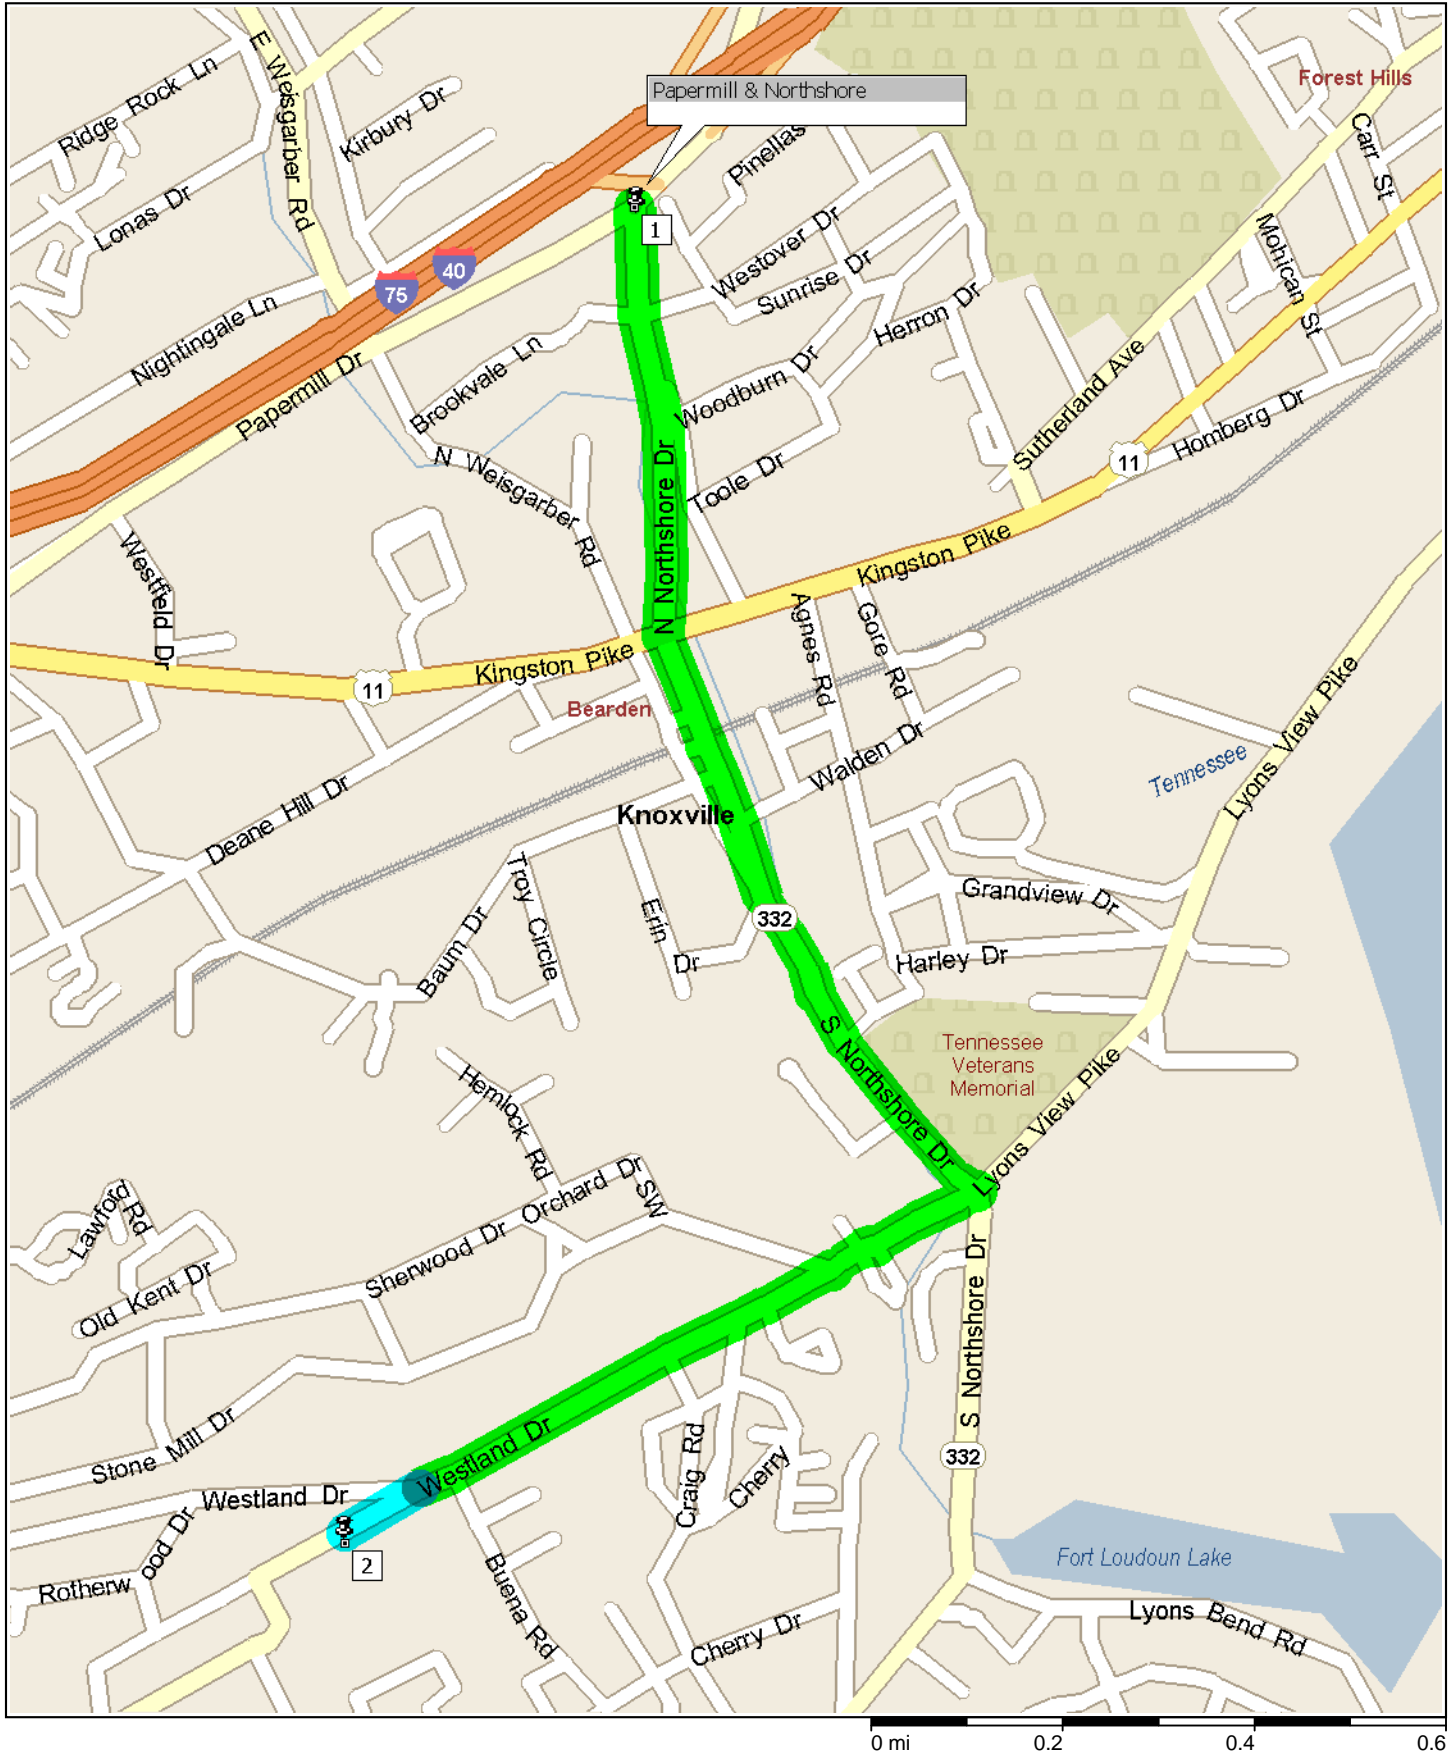

I-40 Exit 383 to First Cumberland Presbyterian Church

2.1 miles; 7 minutes

9:00 PM 0.0 mi **1** Depart Papermill & Northshore on (N) Northshore Dr (NW) (South) for 0.5 mi
9:02 PM 0.5 mi Bear LEFT (South) onto SR-332 [S Northshore Dr] for 0.8 mi
9:04 PM 1.3 mi Turn RIGHT (West) onto Westland Dr for 0.7 mi
9:06 PM 2.0 mi Continue (West) on Nubbin Ridge Dr for 0.1 mi
9:07 PM 2.1 mi **2** Arrive First Cumberland Presbyterian Church